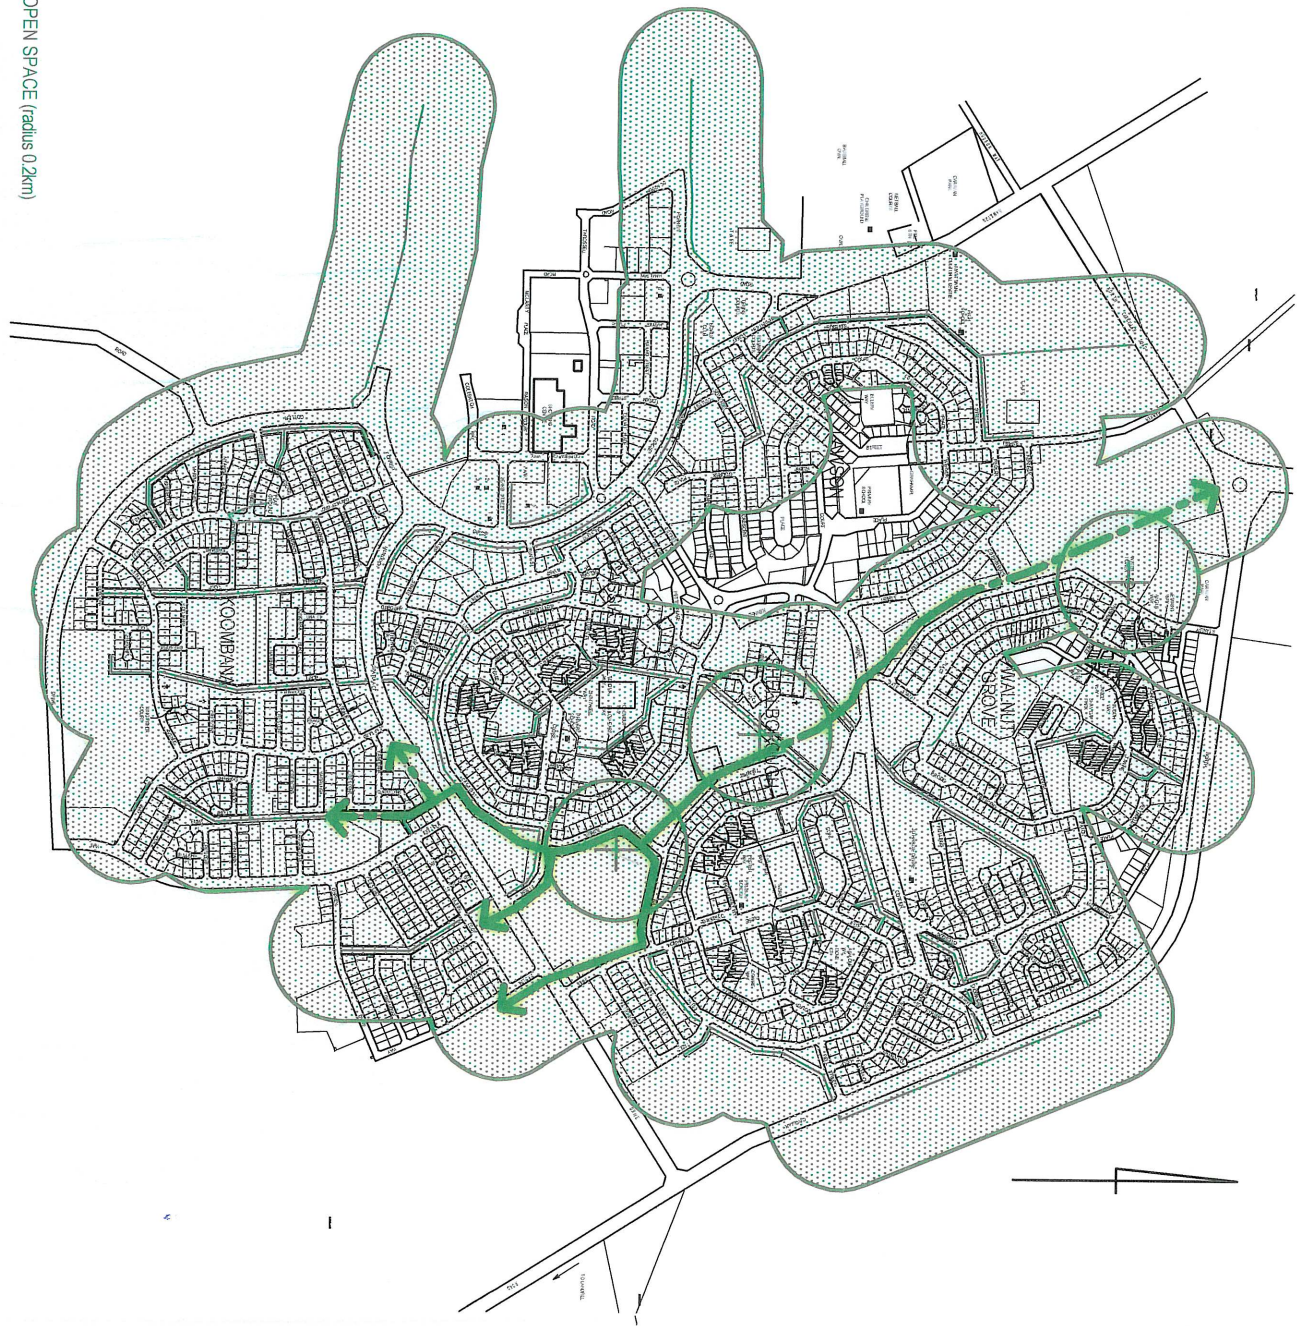

- LOCAL OPEN SPACE (radius 0.2km)
- OPEN DRAIN - LOCAL OPEN SPACE
- OPEN SPACE CORRIDOR/DESTINATION POINTS (LOCAL)

LOCAL OPEN SPACE (radius 0.2km)
NOTE: ENTIRE FORESHORE RESERVE
CLASSIFIED AS LOCAL OPEN SPACE